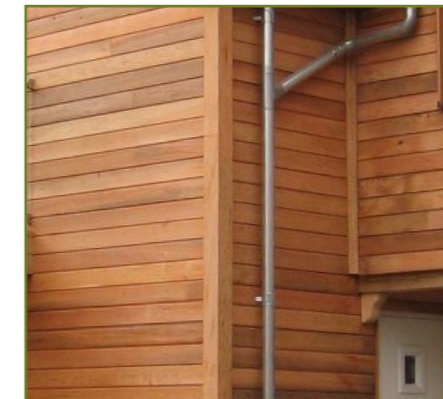

TONGUE & GROOVE BOARDS

A simple solid solution.

Section sizes: 47x150 & 47x200mm | Treated timber
Robust material - can be installed horizontally & vertically
Interlocking T&G profile provides quick and easy construction.
Suitable for use with concrete H-posts.
Ideal for: Dividing Walls | Fencing | Planters & Raised Beds| Garden Structures & Buildings

Visit laver.co.uk for your Landscaping Products

STANDARD WEATHERBOARD

LOG LAP WEATHERBOARD

CEDAR CLADDING

ACCOYA

THERMOWOOD

HARDIE PLANK

COMPOSITE