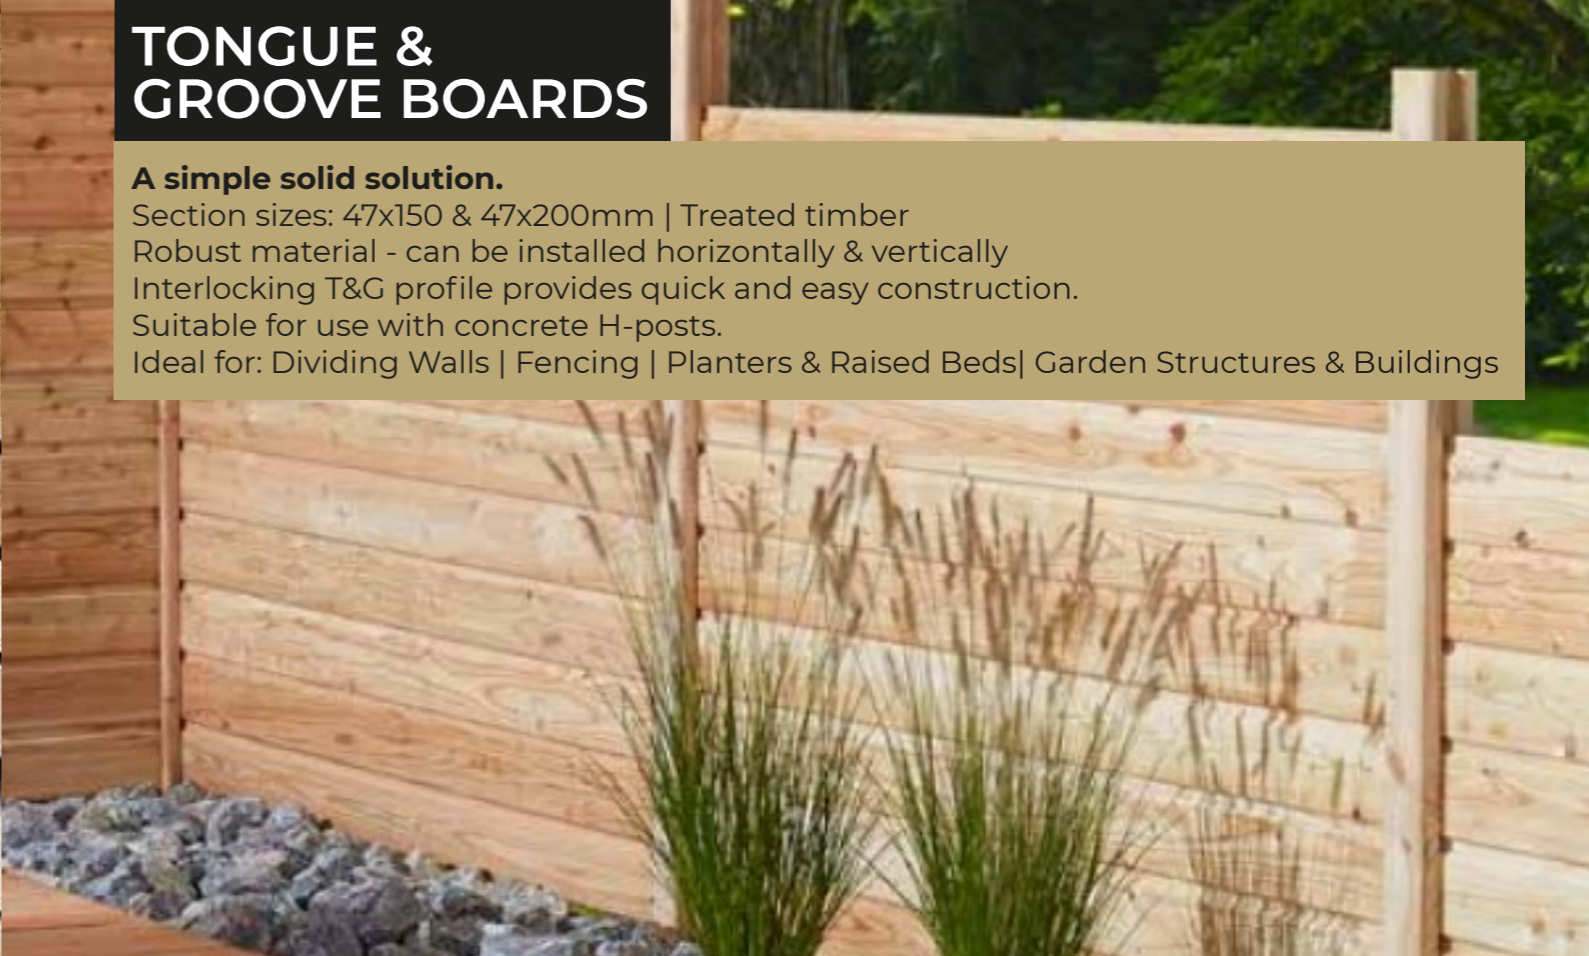

TIMBER LANDSCAPING

OAK STRUCTURE COMPONENTS

FRESH SAWN OAK
200X200, 150X150,
100X150, 75X150

FRESH SAWN OAK

LOOKING TO REFRESH THE LOOK OF YOUR CUSTOMERS GARDEN BUILDINGS OR BUILDING THEM A GARDEN OFFICE?

The external cladding finish your client chooses will have a big impact on the appearance and durability of their garden building.

OUR PRODUCTS

- Floor Joists
- Cladding
- Sheet Materials
- Flooring
- Plywood
- Tools & Accessories
- PSE
- OSB
- Treatments

TONGUE & GROOVE BOARDS

A simple solid solution.

Section sizes: 47x150 & 47x200mm | Treated timber
Robust material - can be installed horizontally & vertically
Interlocking T&G profile provides quick and easy construction.
Suitable for use with concrete H-posts.
Ideal for: Dividing Walls | Fencing | Planters & Raised Beds| Garden Structures & Buildings