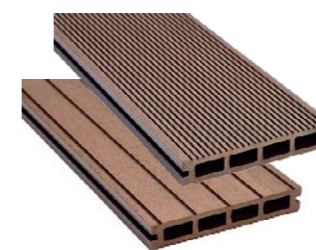

composite DECKING

HD DECK® 150 COMPOSITE DECKING

Deck Board Size: 25 x 150 x 3600mm

Transform your garden with HD Deck 150, a contemporary grooved composite decking system available in walnut, lava and silver.

Made from 100% certified hardwood flour and recycled plastic, UV light absorbers and anti-oxidants, to produce a high quality composite decking product, which out performs traditional timber.

FEATURES:

- Low maintenance
- Slip resistant
- Durable
- Sustainable
- Barefoot safe
- Attractive
- Will not rot or decay
- 10-year warranty

Walnut