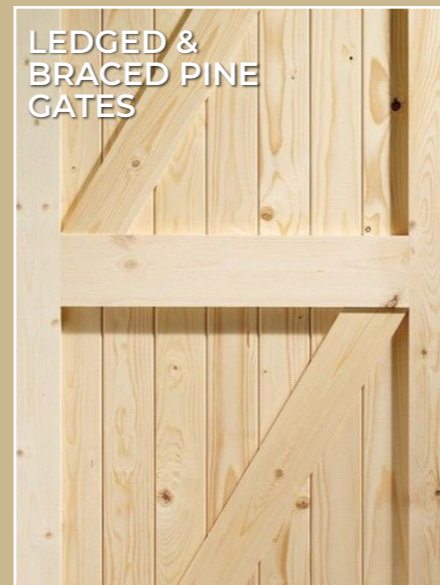

Visit laver.co.uk for your Landscaping Products

fencing PANELS & RAILS

BUILD YOUR OWN CLOSEBOARD FENCING

Our treated feather-edge boards, available in a brown or green finish, are perfect for the construction of timber fencing within your garden.

Overlap the feather-edge boards (by 25mm) and fix to our treated rails and mount onto our treated posts. Ideal for garden boundaries.

Size: 16 x 125mm
Various Lengths

LEDGED & BRACED PINE GATES

LB27 1981x686mm, LB30 1981x762mm, LB32 2032x813mm, LB33 1981x838mm, LB36 1981x914mm