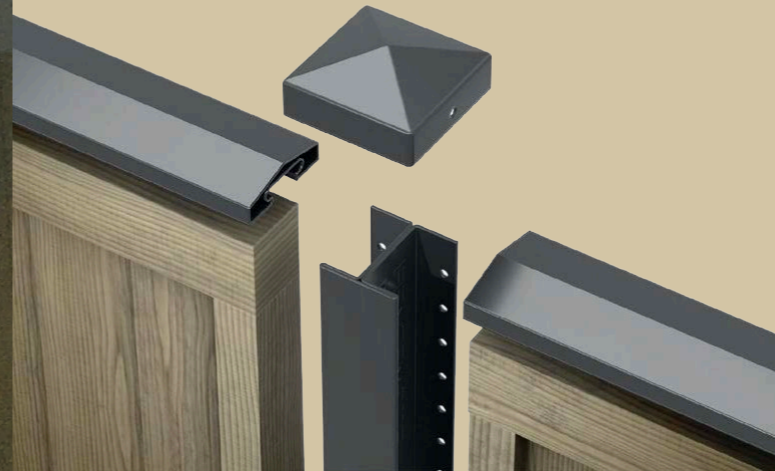

DuraPost is a great alternative to a timber or concrete fence posts. Built from galvanised steel, it's lighter while offering both durability and strength.

Provides a stylish, secure and strong framework designed to work with panels and boarding. DuraPost has been durability tested to EN 1794-1-2018 with wind speeds of up to 110mph (static load tested to 625kg).

Up to 25 Year Guarantee.

BUILT TO LAST

DuraPosts are so easy to handle, with pre-drilled holes, they can be easily installed by one person

Designed by industry experts and trusted by homeowners and professionals.