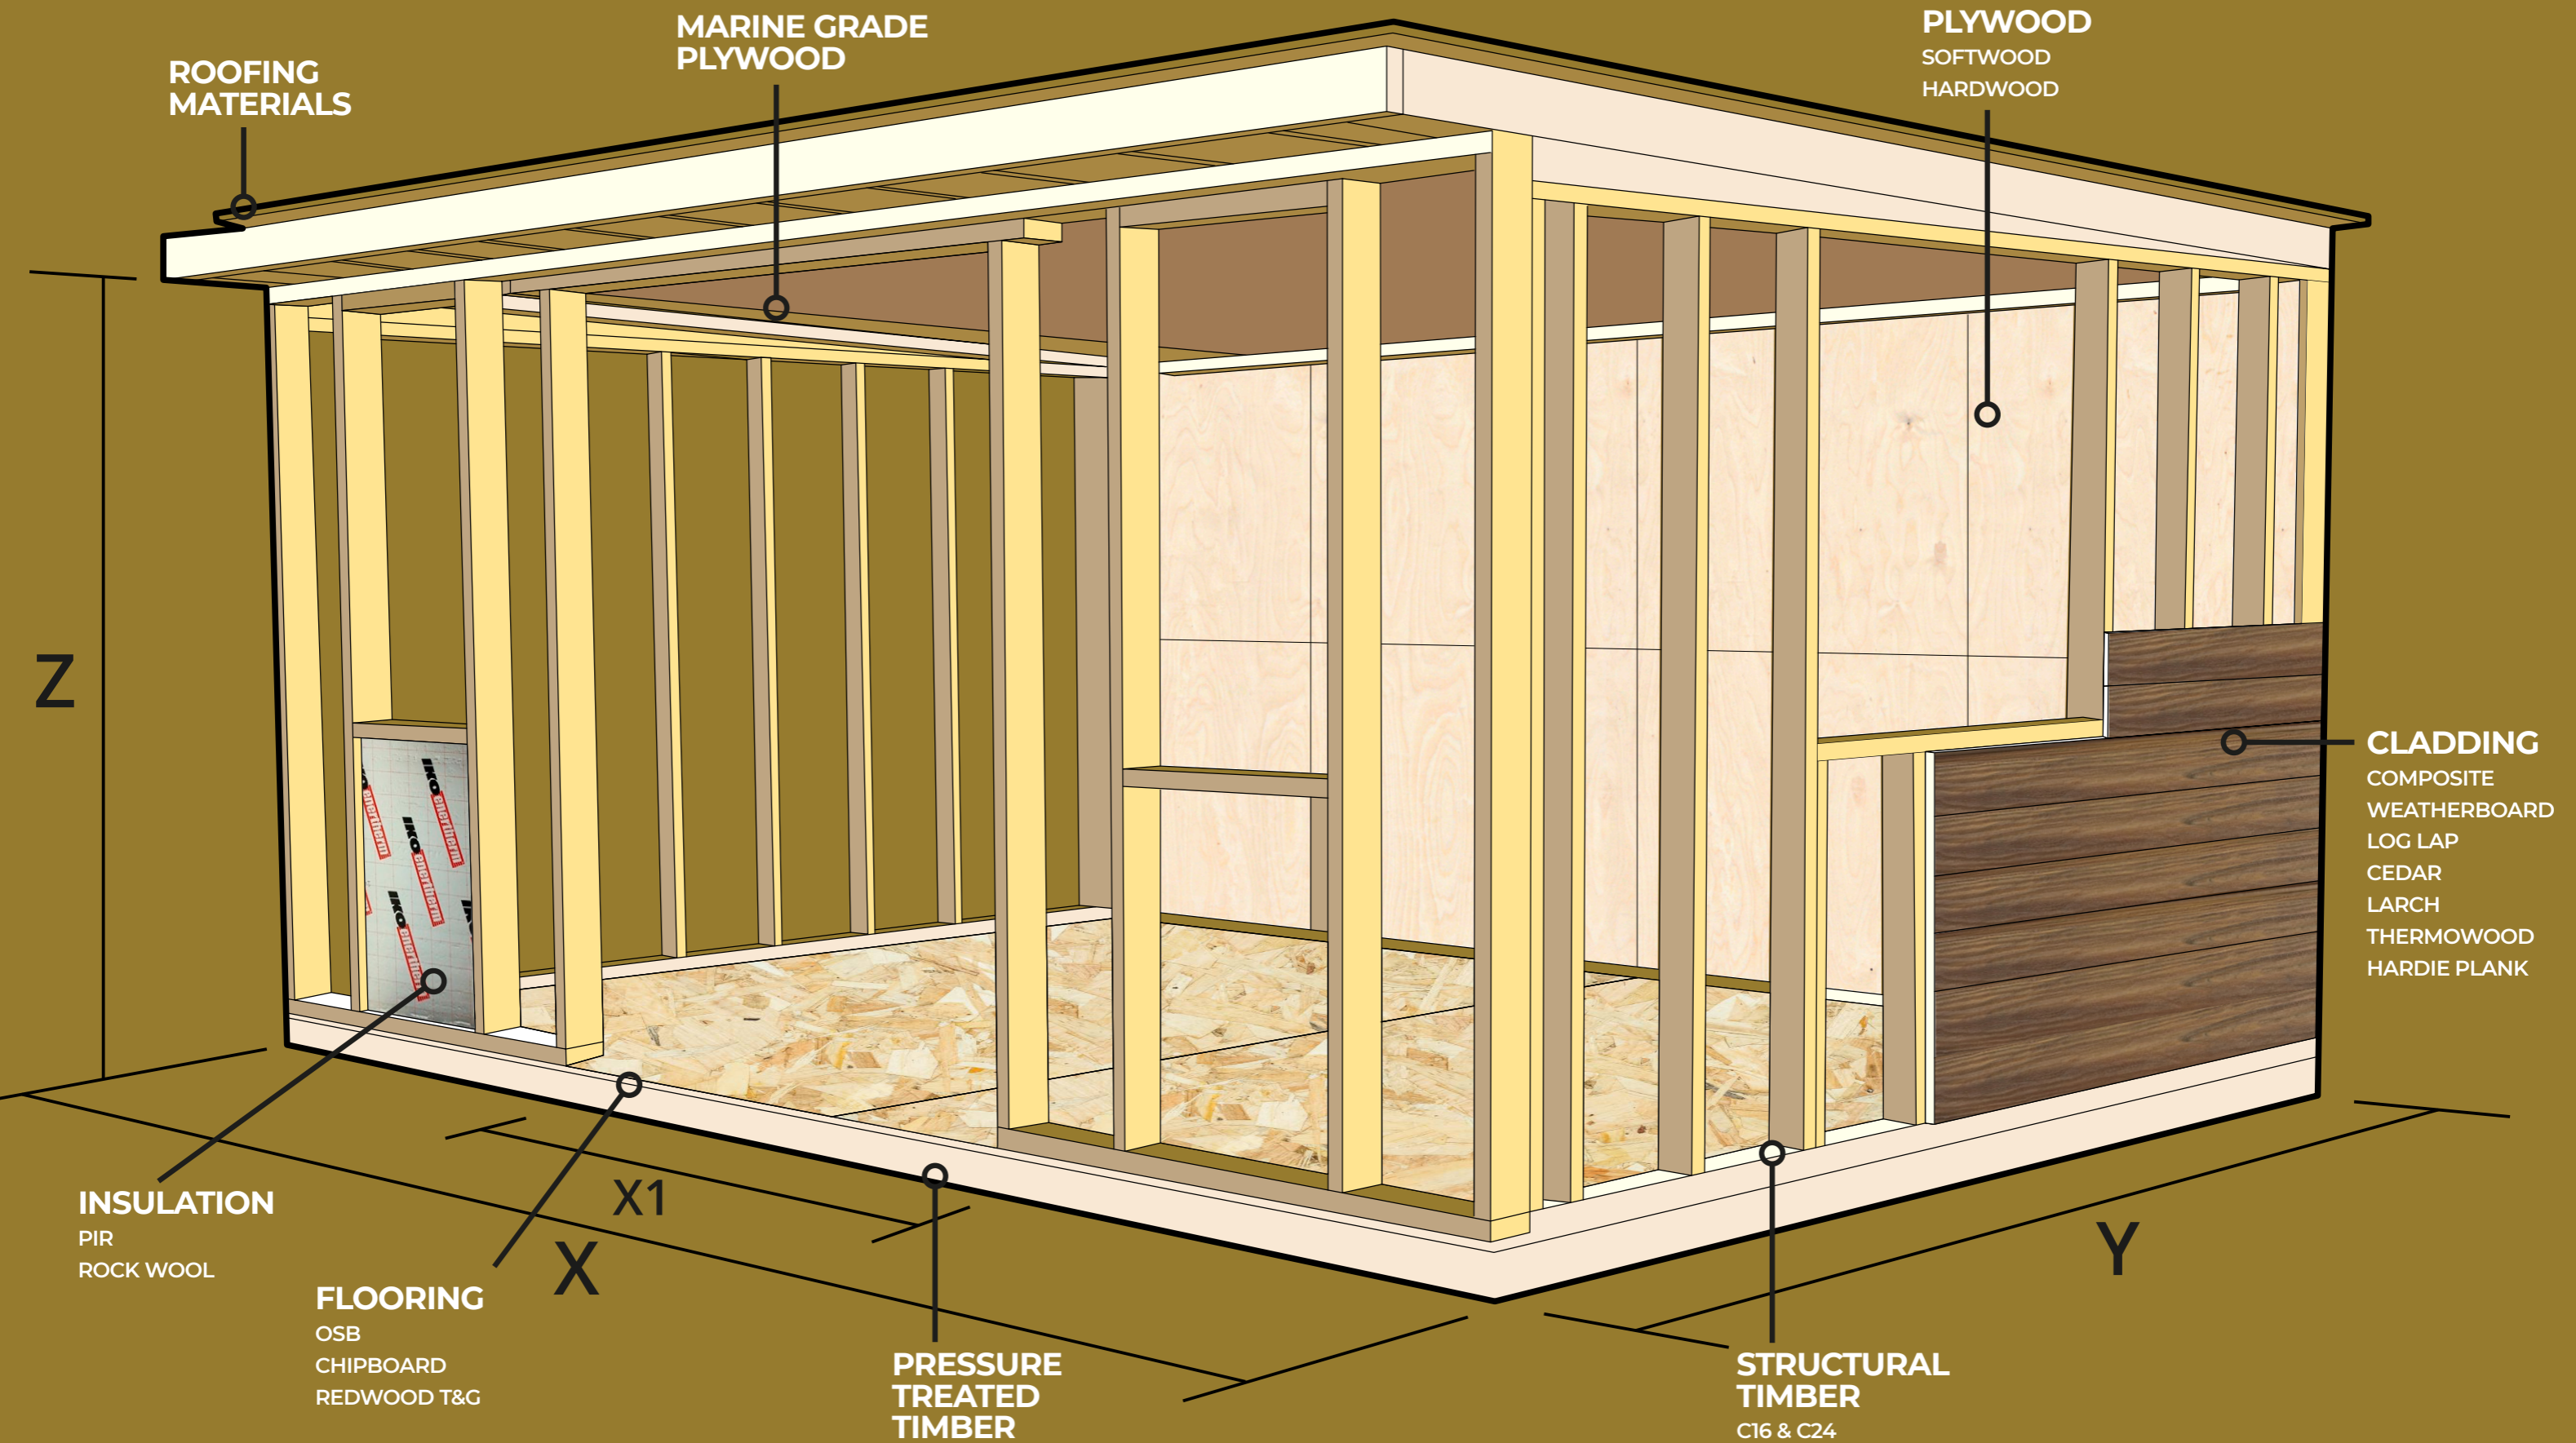

Visit laver.co.uk for your Landscaping Products

SAWN SLEEPERS

Our sawn sleepers have endless garden or leisure applications.

They can be used as boundaries, edgings and planters as well as distinctive raised beds and borders, decks, terraces and walkways.

FRENCH OAK SLEEPERS

SMOOTH SLEEPERS

INCISED SLEEPERS

Mini Sleepers also available (100x200x1200mm)

BRUSHWOOD SLEEPERS

NEW

RUSTIC SLEEPERS

IRO SLEEPERS

TIMBER LANDSCAPING

OAK STRUCTURE COMPONENTS

FRESH SAWN OAK
200X200, 150X150,
100X150, 75X150

FRESH SAWN OAK

LOOKING TO REFRESH THE LOOK OF YOUR CUSTOMERS GARDEN BUILDINGS OR BUILDING THEM A GARDEN OFFICE?

TONGUE & GROOVE BOARDS

A simple solid solution.

Section sizes: 47x150 & 47x200mm | Treated timber
Robust material - can be installed horizontally & vertically
Interlocking T&G profile provides quick and easy construction.
Suitable for use with concrete H-posts.
Ideal for: Dividing Walls | Fencing | Planters & Raised Beds| Garden Structures & Buildings