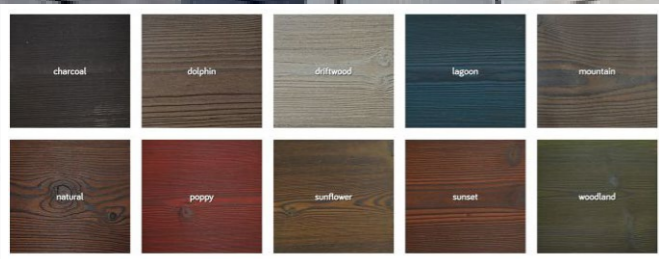

Decking Screws. Good/Better = TIMCO PZ2 tubs and C2 strong-fix. Best = SPAX

Tapes - HD joist tape; Walther strong tapes - Deck, Deck Tape Pro, PosT

HD Fixings

Decking Spindles

Newel Posts Standard-Colonial, Patrice, Chamfered. Option - Oak Hand/Base Rails

TREATMENTS

Osmo Decking Oil • Anti-slip Decking Oil • Composite Cleaner • Decking Cleaner • End Grain Sealing Wax

CHARCOAL IRO DECKING

DECKING

HARDWOOD DECKING

MADE TO ORDER

HARDWOOD DECKING
ANY HARDWOOD MACHINED TO ORDER INTO DECKING.

INCLUDING:

- ACCOYA
- CHESTNUT
- EMERI
- EUROPEAN OAK
- IROKO
- SAPELE

IPE DECKING

HARDWOOD DECKING - VARIOUS SPECIES AVAILABLE - MACHINED TO ORDER

Visit laver.co.uk for your Landscaping Products

composite DECKING

With an unrivalled likeness to timber, the natural wood grain not only looks and feels great, it also offers maximum performance against stains.

AVAILABLE IN 6 COLOURS:

Natural Oak • Slate • Oak • Walnut • Carbon • Antique